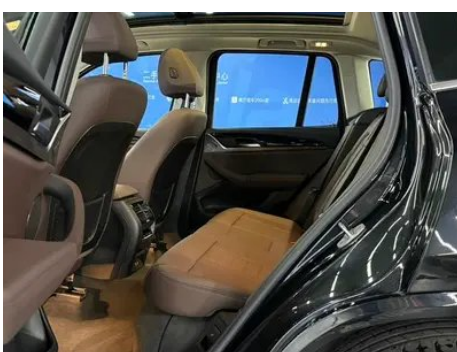

Vehicle Detail Report

BMW X3 2020 xDrive25i M Sports suit

Basic Information

Brand	BMW
Mileage	74,000 km
Color	Black
First Registration	2020-06-01
Transfer Count	0

Vehicle Images

Vehicle Condition

1. Original metal body panels with factory paint.