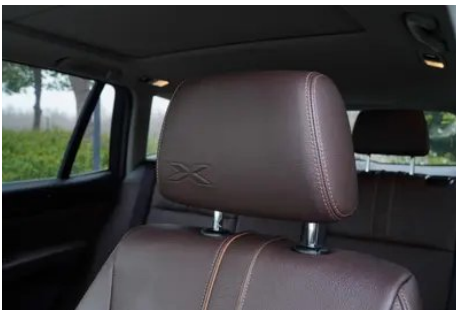

Vehicle Detail Report

BMW X3 2014 xDrive20i X Design Suit

Basic Information

Brand	BMW
Mileage	139,000 km
Color	Silver-gray
First Registration	2015-05-01
Transfer Count	0

Vehicle Images

Vehicle Condition

1. Left front frame rail, Deformation, Accessory deformation.