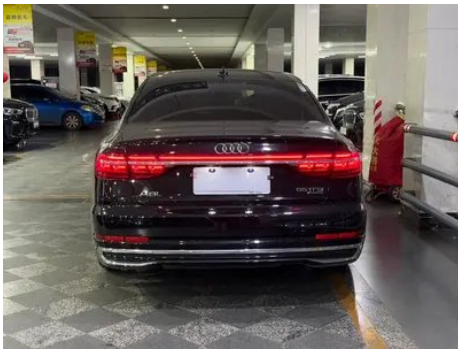

Vehicle Detail Report

Audi A8 2023 A8L 55 TFSI quattro Flagship

Basic Information

Brand	Audi
Mileage	47,000 km
Color	Black
First Registration	2022-12-01
Transfer Count	2

Vehicle Images

Vehicle Condition

1. Driver's seat rails and frame, Signs of removal. 2. Front passenger seat rails and frame, Signs of removal. 3. B, Column interior trim panel, Scratch. 4. Hood, Scratch damage, Pit. 5. Front bumper, Scrape. 6. Rear bumper, Scrape. 7. Right rear door, Deformation, Scrape. 8. Left front wheel rim, Scrape. 9. Right rear wheel rim, Scrape. 10. Right rear quarter panel, Scrape. 11. Body floor pan, Deformation.