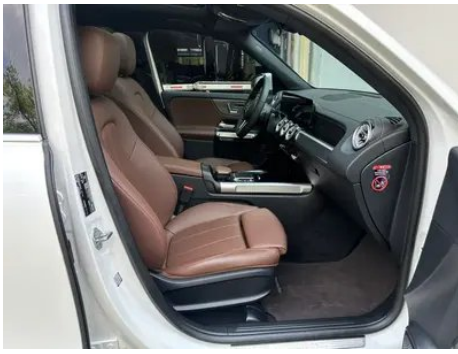

Vehicle Detail Report

Mercedes-Benz GLB 2023 GLB 220 Fashionable

Basic Information

Brand	Mercedes-Benz
Mileage	21,000 km
Color	White
First Registration	2022-11-01
Transfer Count	0

Vehicle Images

Vehicle Condition

1. Inner side of left B-pillar, Dent.

Configuration Information

Model Information

Model Name	Mercedes-Benz GLB 2023 GLB 220 Fashionable
Launch Date	2022.09

Basic parameters

Vehicle Class	Compact SUV
Energy Type	Gasoline
Maximum Power (kW)	140
Maximum Torque (N·m)	300