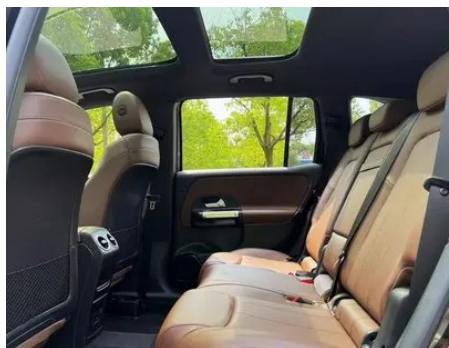

Vehicle Detail Report

Mercedes-Benz GLB 2020 GLB 200 Fashionable

Basic Information

Brand	Mercedes-Benz
Mileage	77,000 km
Color	Black
First Registration	2021-08-01
Transfer Count	0

Vehicle Images

Vehicle Condition

1. Original metal body panels with factory paint.

Configuration Information

Model Information

Model Name	Mercedes-Benz GLB 200 GLB 200 Fashionable
-------------------	---

Model Information (continued)

Launch Date	2019.11
--------------------	---------