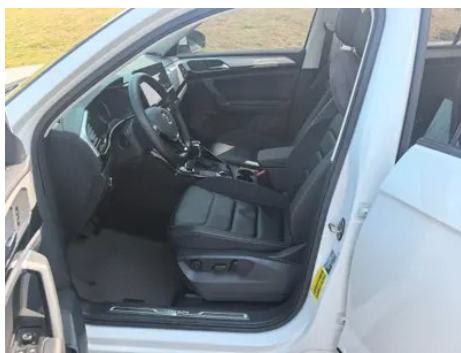

Vehicle Images

Vehicle Condition

1. Original metal body panels with factory paint.

Configuration Information

Model Information

Model Name	Volkswagen Tayron 2019 330TSI Two-wheel-drive luxury model country VI
Launch Date	2019.05