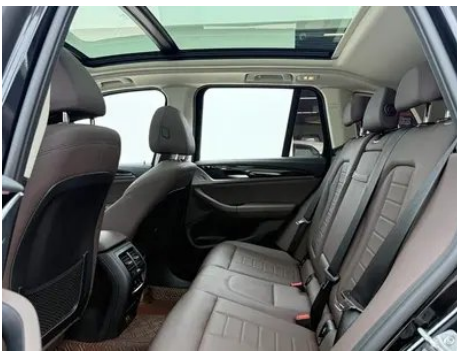

Vehicle Detail Report

BMW X3 2021 Restyling xDrive25i Luxury Set

Basic Information

Brand	BMW
Mileage	73,000 km
Color	Black
First Registration	2021-10-01
Transfer Count	0

Vehicle Images

Vehicle Condition

1. Driver's seat rails and frame, Signs of removal. 2. Front passenger seat rails and frame, Signs of removal. 3. Left rear quarter panel, Deformation.