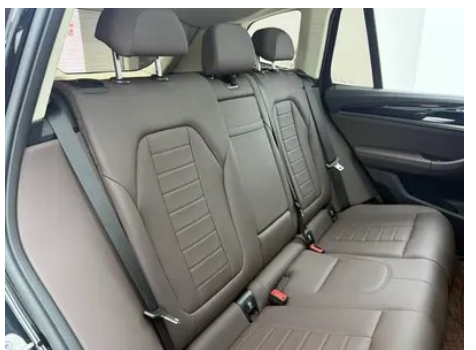

Vehicle Detail Report

BMW X3 2021 Restyling xDrive25i Luxury Set

Basic Information

Brand	BMW
Mileage	73,000 km
Color	Black
First Registration	2021-10-01
Transfer Count	0

Vehicle Images

Vehicle Condition

1. Driver's seat rails and frame, Signs of removal. 2. Front passenger seat rails and frame, Signs of removal. 3. Left rear quarter panel, Deformation.