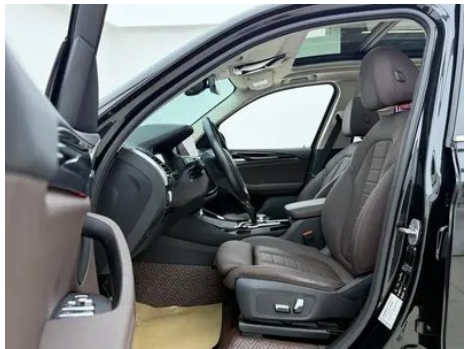

Vehicle Detail Report

BMW X3 2021 Restyling xDrive25i Luxury Set

Basic Information

Brand	BMW
Mileage	73,000 km
Color	Black
First Registration	2021-10-01
Transfer Count	0

Vehicle Images

Vehicle Condition

1. Driver's seat rails and frame, Signs of removal. 2. Front passenger seat rails and frame, Signs of removal. 3. Left rear quarter panel, Deformation.