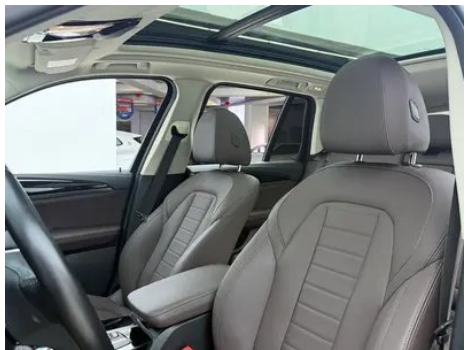

Vehicle Detail Report

BMW X3 2021 Restyling xDrive25i Luxury Set

Basic Information

Brand	BMW
Mileage	73,000 km
Color	Black
First Registration	2021-10-01
Transfer Count	0

Vehicle Images

Vehicle Condition

1. Driver's seat rails and frame, Signs of removal. 2. Front passenger seat rails and frame, Signs of removal. 3. Left rear quarter panel, Deformation.