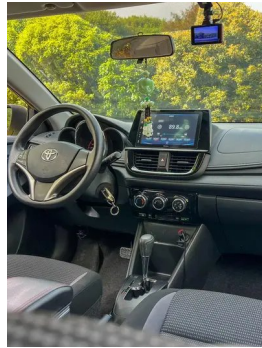

Vehicle Detail Report

Toyota Vios FS 2021 1.5L CVT Feng Chi Edition

Basic Information

Brand	Toyota
Mileage	32,000 km
Color	Yellow
First Registration	2020-10-01
Transfer Count	0

Vehicle Images

Vehicle Condition

1. Right rocker panel, Paint repair. 2. Right rear quarter panel, Paint repair, Body panel repair.

Configuration Information

Model Information

Model Name	Toyota Vios FS 2021 1.5L CVT Feng Chi Edition
Launch Date	2020.08