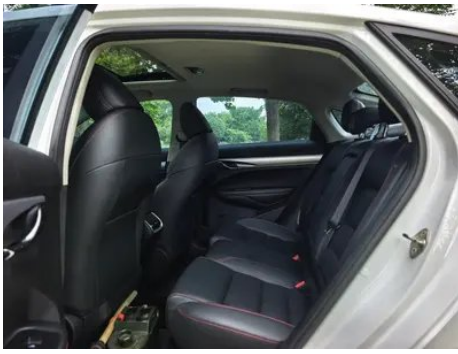

Vehicle Detail Report

Geely Binrui 2020 200T DCT Comfortable

Basic Information

Brand	Geely
Mileage	29,000 km
Color	White
First Registration	2020-05-01
Transfer Count	1

Vehicle Images

Vehicle Condition

1. Original metal body panels with factory paint.