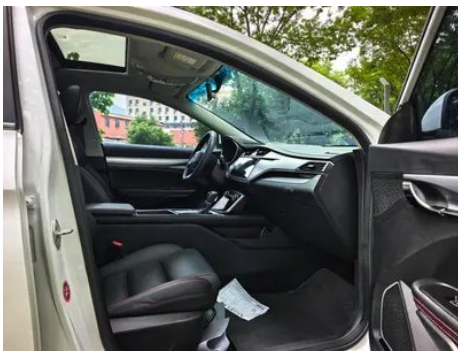

Vehicle Detail Report

Geely Binrui 2020 200T DCT Comfortable

Basic Information

Brand	Geely
Mileage	29,000 km
Color	White
First Registration	2020-05-01
Transfer Count	1

Vehicle Images

Vehicle Condition

1. Original metal body panels with factory paint.