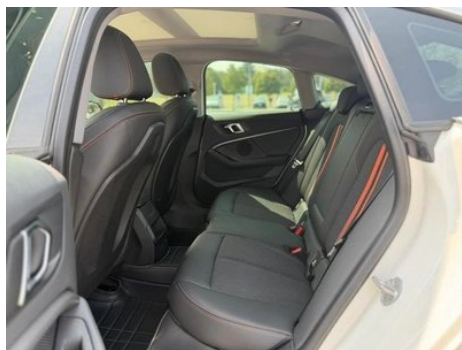

Vehicle Detail Report

BMW 2 Series 2021 225i Four-door coupe M Sports suit

Basic Information

Brand	BMW
Mileage	26,000 km
Color	White
First Registration	2022-08-01
Transfer Count	0

Vehicle Images

Vehicle Condition