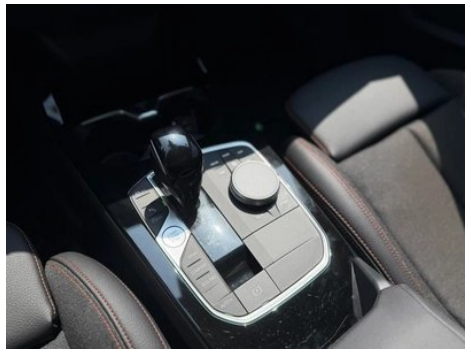

Vehicle Condition

1. Left rear quarter panel, Paint repair.

Configuration Information

Model Information

Model Name	BMW 2 Series (Imported) 2021 225i Four-Door Coupe M Sports Kit
Launch Date	2021.01

Basic parameters

Vehicle Class	compact car
Energy Type	Gasoline
Maximum Power (kW)	141
Maximum Torque (N·m)	280