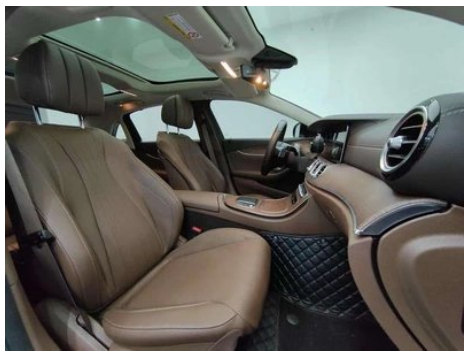

Vehicle Detail Report

Mercedes E-Class 2023 Restyling E 300 L
Luxury type Passenger car

Basic Information

Brand	Mercedes-Benz
Mileage	39,300 km
Color	Black
First Registration	2023-12-01
Transfer Count	1

Vehicle Images