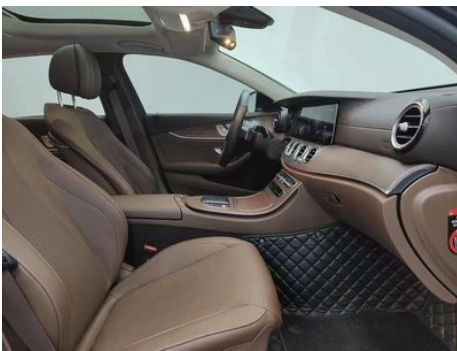

Vehicle Detail Report

Mercedes E-Class 2023 Restyling E 300 L
Luxury type Passenger car

Basic Information

Brand	Mercedes-Benz
Mileage	39,300 km
Color	Black
First Registration	2023-12-01
Transfer Count	1

Vehicle Images

Vehicle Condition

1. Left rear fender, Paint repair, Bodywork repair.

Configuration Information

Model Information

Model Name	Mercedes E-Class 2023 Restyling E 300 L Luxury type
Launch Date	2023.03

Basic parameters