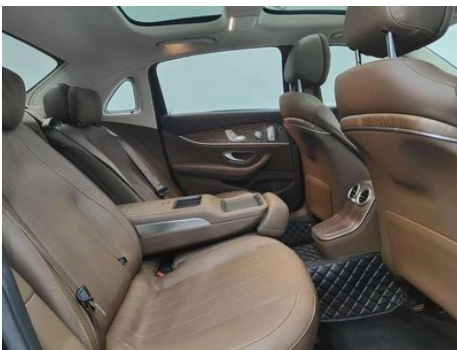

Vehicle Detail Report

Mercedes E-Class 2023 Restyling E 300 L
Luxury type Passenger car

Basic Information

Brand	Mercedes-Benz
Mileage	39,300 km
Color	Black
First Registration	2023-12-01
Transfer Count	1

Vehicle Images