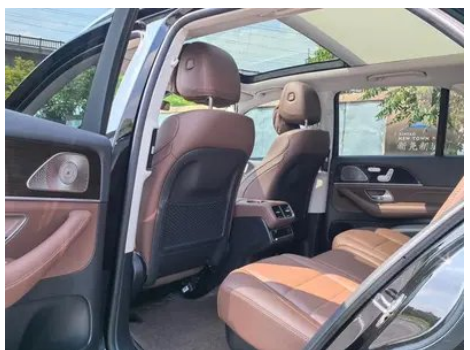

Vehicle Detail Report

Mercedes-Benz GLE (Imported) 2024 Restyling GLE 350 4MATIC Fashionable

Basic Information

Brand	Mercedes-Benz
Mileage	29,000 km
Color	Black
First Registration	2024-12-01
Transfer Count	0

Vehicle Images

Vehicle Condition

1. Original metal body panels with factory paint.

Configuration Information

Model Information

Model Name	Mercedes-Benz GLE (Imported) 2024 Restyling GLE 350 4MATIC Fashionable
Launch Date	2024.03