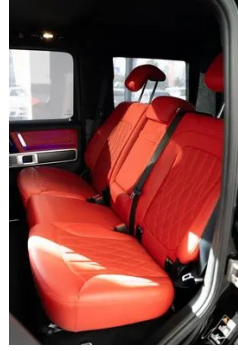

Vehicle Detail Report

Mercedes-Benz G-Class 2022 G 500

Basic Information

Brand	Mercedes-Benz
Mileage	25,000 km
Color	Black
First Registration	2023-02-01
Transfer Count	0

Vehicle Images

Vehicle Condition

1. Original metal body panels with factory paint.