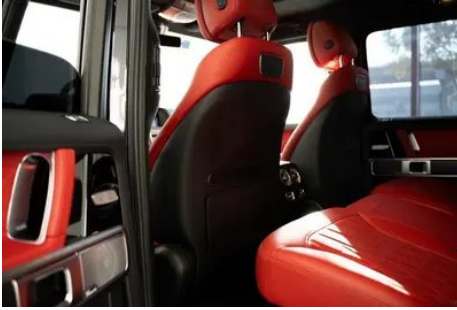

Vehicle Detail Report

Mercedes-Benz G-Class 2022 G 500

Basic Information

Brand	Mercedes-Benz
Mileage	25,000 km
Color	Black
First Registration	2023-02-01
Transfer Count	0

Vehicle Images

Vehicle Condition

1. Original metal body panels with factory paint.