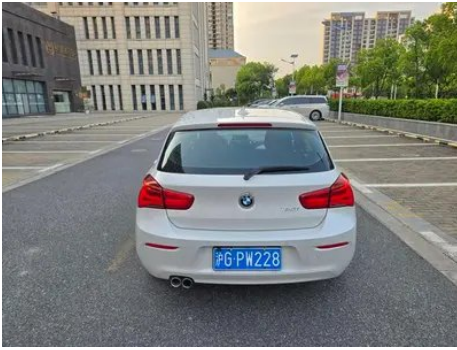

Vehicle Detail Report

BMW 1 Series (Imported) 2016 120i Leading Type

Basic Information

Brand	BMW
Mileage	50,700 km
Color	White
First Registration	2017-10-01
Transfer Count	0

Vehicle Images

Vehicle Condition

1. Driver's seat rails and frame, Signs of removal. 2. Front passenger seat rails and frame, Signs of removal.

Configuration Information

Model Information

Model Name	BMW 1 Series (Imported) 2016 120i Leading Type
Launch Date	2016.10