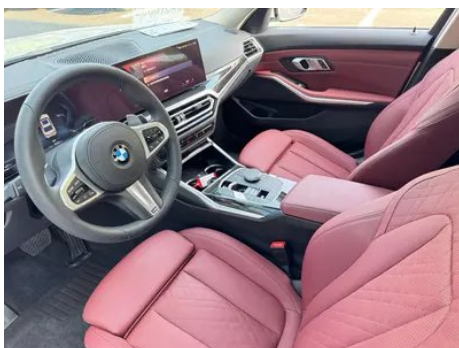

Vehicle Detail Report

BMW 3 Series 2023 325Li M Sports suit

Basic Information

Brand	BMW
Mileage	18,300 km
Color	White
First Registration	2023-06-01
Transfer Count	1

Vehicle Images

Vehicle Condition

1. Original metal body panels with factory paint.