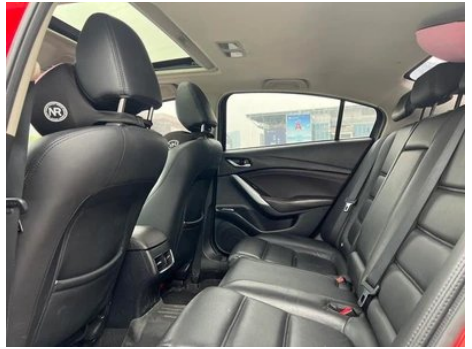

Vehicle Detail Report

AZE 2018 2.0L Blue Sky Deluxe Edition country
V

Basic Information

Brand	Mazda
Mileage	96,000 km
Color	Red
First Registration	2018-06-01
Transfer Count	0

Vehicle Images

Vehicle Condition