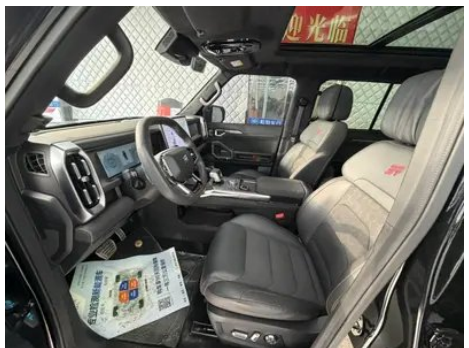

Vehicle Detail Report

Jetour T2 2024 2.0TD Four-wheel drive Time travel PRO Entertainment Edition

Basic Information

Brand	Jetour
Mileage	17,700 km
Color	Black
First Registration	2024-02-01
Transfer Count	2

Vehicle Images