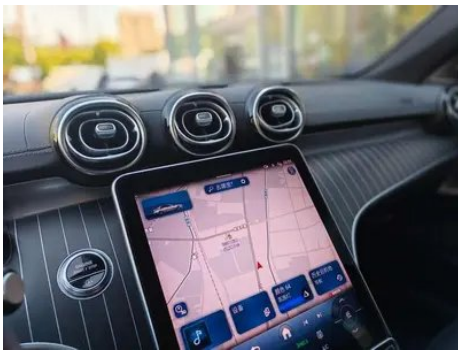

Vehicle Condition

1. Original metal body panels with factory paint.

Configuration Information

Model Information

Model Name	Mercedes-Benz C-Class 2025 Restyling C 260 L Hao Night Sports Edition
Launch Date	2025.02

Basic parameters

Vehicle Class	Mid-size car
Energy Type	Gasoline + 48V Mild Hybrid System
Maximum Power (kW)	150