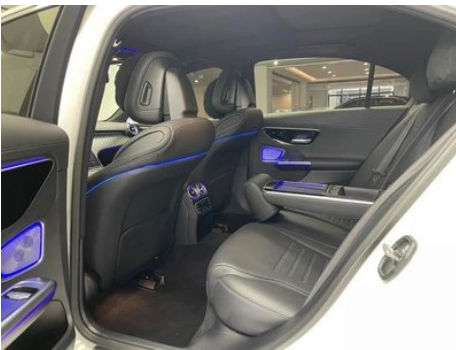

日刀八祖二子干

Vehicle Condition

1. Rear body panel, Deformation, Body panel repair.

Configuration Information

Model Information

Model Name	Mercedes Benz C-Class 2024 Model Refresh C 260 L Sport Edition
Launch Date	2023.11