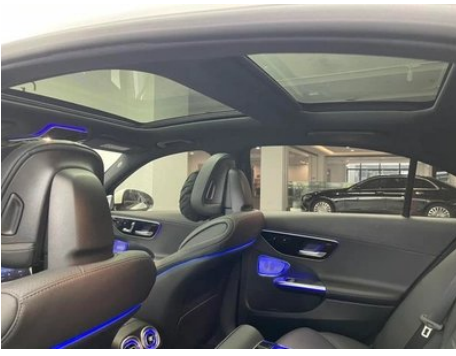

日刀八祖二子干

Vehicle Condition

1. Rear body panel, Deformation, Body panel repair.

Configuration Information

Model Information

Model Name	Mercedes Benz C-Class 2024 Model Refresh C 260 L Sport Edition
Launch Date	2023.11