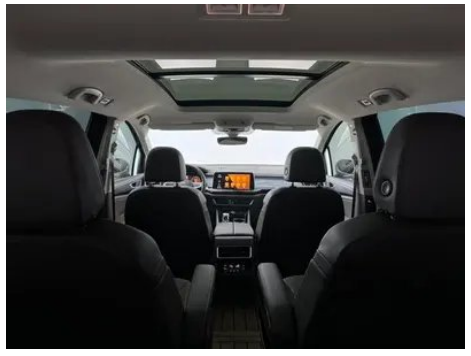

Vehicle Condition

1. Rear seat frame and foam, Signs of removal. 2. Driver's seat rails and frame, Signs of removal. 3. Front passenger seat rails and frame, Signs of removal.

Configuration Information

Model Information

Model Name	Volkswagen Viloran 2022 380TSI Zunchi Edition
Launch Date	2022.03

Basic parameters

Vehicle Class	Mid- to large-size MPV
Energy Type	Gasoline
Maximum Power (kW)	162