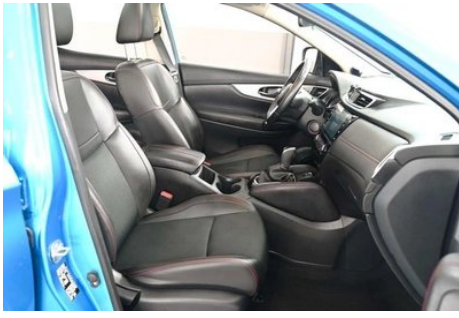

Vehicle Condition

1. Original metal panels and factory paint.

Configuration Information

Model Information

Model Name	Qashqai 2019 2.0L CVT Luxury Edition
Launch Date	2019.04

Basic parameters

Vehicle Class	Compact SUV
Energy Type	Gasoline
Maximum Power (kW)	113
Maximum Torque (N·m)	204
Transmission	CVT continuously variable (simulating 7-speed)
Body Type	SUV
Engine	2.0L 154 horsepower L4
Dimensions (L×W×H) (mm)	4401*1837*1593
Official 0-100 km/h Acceleration (s)	-
Top Speed (km/h)	186
Curb Weight (kg)	1456
Maximum Gross Weight (kg)	-
NEDC Combined Fuel Consumption (L/100km)	6.2

engine

Engine Model	MR20
Displacement (mL)	1997
Displacement (L)	2.0
Induction Type	Natural aspiration
Cylinder Arrangement	L