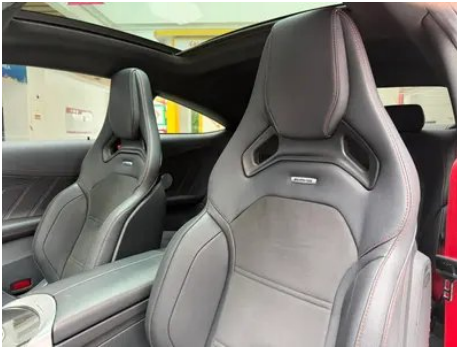

Vehicle Detail Report

Mercedes-Benz C-Class AMG 2022 AMG C 43 4MATIC Coupe

Basic Information

Brand	Mercedes-Benz
Mileage	50,000 km
Color	Dark gray
First Registration	2023-04-01
Transfer Count	0

Vehicle Images

Vehicle Condition

1. Original metal body panels with factory paint.

"●" = Standard equipment

"-" = Not available

"○" = Optional equipment.

Note: These are Chinese market vehicles. Warranty coverage is not available outside of China.