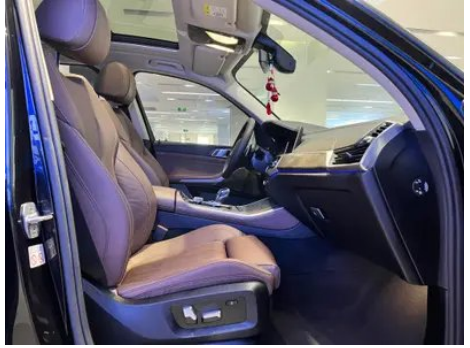

Vehicle Condition

1. Inner side of left B-pillar, Scratch, Dent. 2. Right rear quarter panel, Deformation.

Configuration Information

Model Information

Model Name	BMW X5 2020 xDrive30i M Sports suit
Launch Date	2020.01

Basic parameters

Vehicle Class	Mid-size and large SUVs
Energy Type	Gasoline
Maximum Power (kW)	195