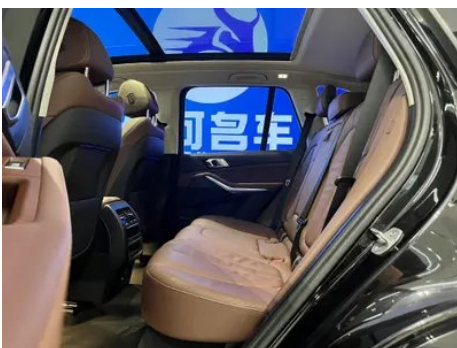

Vehicle Detail Report

BMW X5 2020 xDrive30i M Sports suit

Basic Information

Brand	BMW
Mileage	70,000 km
Color	Black
First Registration	2020-01-01
Transfer Count	0

Vehicle Images