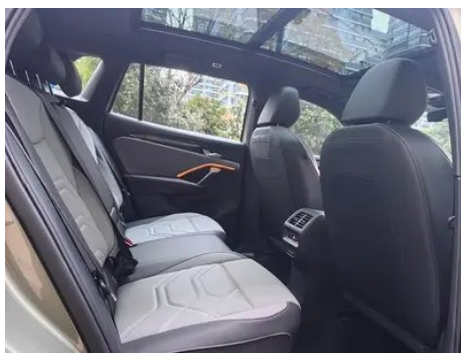

Vehicle Images

Vehicle Condition

1. Original metal body panels with factory paint.

Configuration Information

Model Information

Model Name	Volkswagen Tayron 2025 Tayron L 380TSI Four-wheel drive luxury Easy bag
Launch Date	2025.03