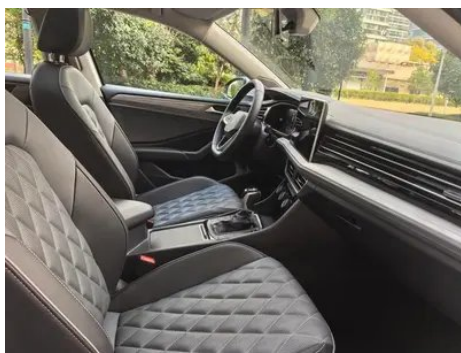

Vehicle Images

Vehicle Condition

1. Original metal body panels with factory paint.

Configuration Information

Model Information

Model Name	Volkswagen Tayron 2025 Tayron L 380TSI Four-wheel drive luxury Easy bag
Launch Date	2025.03