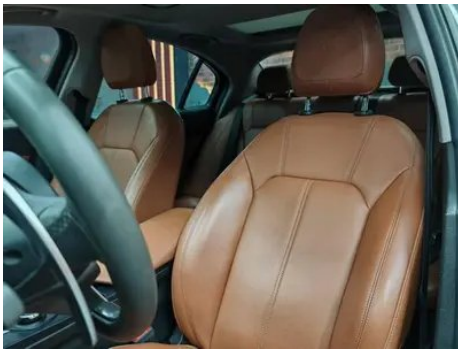

Vehicle Condition

1. Right rear quarter panel, Scratch.

Configuration Information

Model Information

Model Name	Alfa Romeo Giulia 2017 2.0T 280HP Luxury Edition
Launch Date	2017.03

Basic parameters

Vehicle Class	Mid-size car
Energy Type	Gasoline
Maximum Power (kW)	206
Maximum Torque (N·m)	400
Transmission	8-gear manual integration
Body Type	Sedan
Engine	2.0T 280 horsepower L4
Dimensions (L×W×H) (mm)	4643*1860*1436
Official 0-100 km/h Acceleration (s)	5.2
Top Speed (km/h)	240
Curb Weight (kg)	1650
Maximum Gross Weight (kg)	-
NEDC Combined Fuel Consumption (L/100km)	7.1
Measured 0-100 km/h Acceleration (s)	6.55
Measured 100-0 km/h Braking Distance (m)	43.29
Real-world Fuel Consumption (L/100km)	9.7

engine