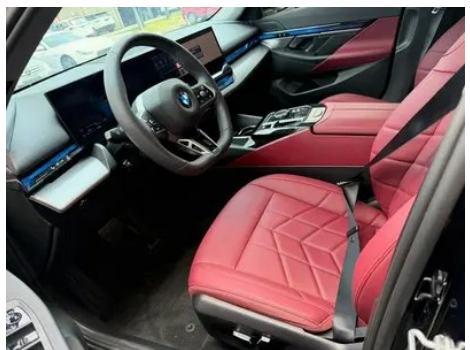

Vehicle Detail Report

BMW 5 Series 2025 525Li M Sports suit

Basic Information

Brand	BMW
Mileage	22,000 km
Color	Black
First Registration	2025-04-01
Transfer Count	0

Vehicle Images

Vehicle Condition

1. Right rear quarter panel, Deformation.