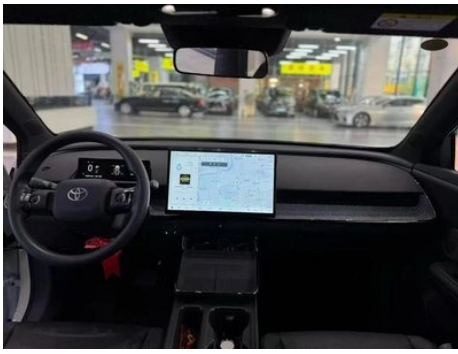

Vehicle Condition

1. Original metal body panels with factory paint.

Configuration Information

Model Information

Model Name	Toyota bZ3X 2025 430 Air
Launch Date	2025.03

Basic parameters

Vehicle Class	Compact SUV
Energy Type	Battery Electric Vehicle (BEV)
Maximum Power (kW)	150
Maximum Torque (N·m)	200
Body Type	SUV
Dimensions (L×W×H) (mm)	4600*1850*1660
Official 0-100 km/h Acceleration (s)	-
Top Speed (km/h)	160
Curb Weight (kg)	1690
Maximum Gross Weight (kg)	2100
Fast Charging Time (h)	0.4
Slow Charging Time (h)	10
Electric Motor (PS)	204
Fast Charging Range (%)	30-80