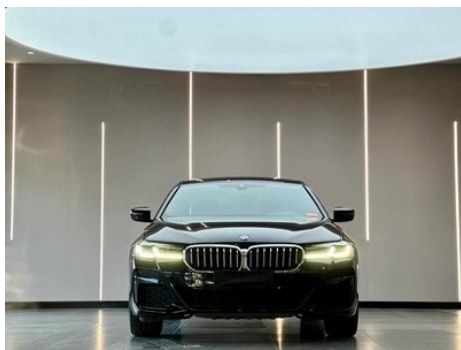

Vehicle Detail Report

BMW 5 Series 2021 Restyling 525Li M Sports suit

Basic Information

Brand	BMW
Mileage	66,000 km
Color	Black
First Registration	2021-08-01
Transfer Count	0

Vehicle Images

Vehicle Condition

1. Inner side of right C-pillar, Deformation. 2. Driver's seat rails and frame, Signs of removal. 3. Front passenger seat rails and frame, Signs of removal. 4. Right rear quarter panel, Scrape, Deformation.