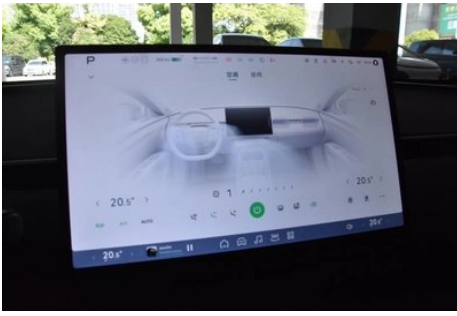

Vehicle Condition

1. Driver's seat rails and frame, Corrosion.

Configuration Information

Model Information

Model Name	XPeng MONA M03 2025 620 Ultra-long battery life Plus
Launch Date	2025.05

Basic parameters

Vehicle Class	compact car
Energy Type	Battery Electric Vehicle (BEV)
Maximum Power (kW)	160
Maximum Torque (N·m)	250
Body Type	Liftback
Dimensions (L×W×H) (mm)	4780*1896*1445
Official 0-100 km/h Acceleration (s)	7.4
Top Speed (km/h)	170
Curb Weight (kg)	1739
Maximum Gross Weight (kg)	2114
Fast Charging Time (h)	0.43
Electric Motor (PS)	218
Fast Charging Range (%)	30-80
Electricity Consumption in Fuel Equivalent (L/100km)	1.34
CLTC Electric Range (km)	620

Electric Motor

Motor Type	Permanent magnet/synchronous
Total Electric Motor Power (kW)	160