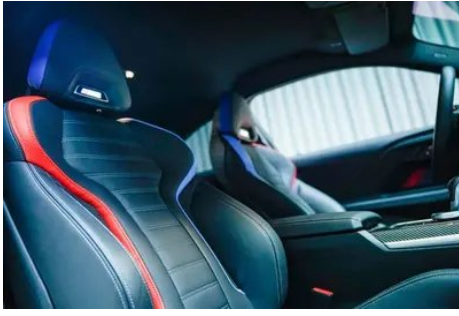

Vehicle Detail Report

BMW M2 2023 M2 Coupe

Basic Information

Brand	BMW
Mileage	25,000 km
Color	Blue
First Registration	2024-06-01
Transfer Count	0

Vehicle Images

Vehicle Condition

1. Driver's seat rails and frame, Signs of removal. 2. Front passenger seat rails and frame, Signs of removal.