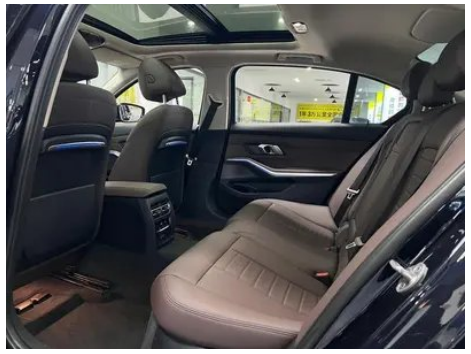

Vehicle Condition

1. Right rocker panel, Outer-side deformation. 2. Inner side of right A-pillar, Deformation.

Configuration Information

Model Information

Model Name	BMW 3 Series 2020 325Li M Sports suit
Launch Date	2019.06

Basic parameters

Vehicle Class	Mid-size car
Energy Type	Gasoline
Maximum Power (kW)	135
Maximum Torque (N·m)	300
Transmission	8-gear manual integration
Body Type	Sedan
Engine	2.0L 184 hp L4
Dimensions (L×W×H) (mm)	4829*1827*1463
Official 0-100 km/h Acceleration (s)	8.1
Top Speed (km/h)	235
Curb Weight (kg)	1630
Maximum Gross Weight (kg)	2055
NEDC Combined Fuel Consumption (L/100km)	6

engine

Engine Model	B48B20B
Displacement (mL)	1998
Displacement (L)	2.0
Induction Type	Turbocharging
Cylinder Arrangement	L