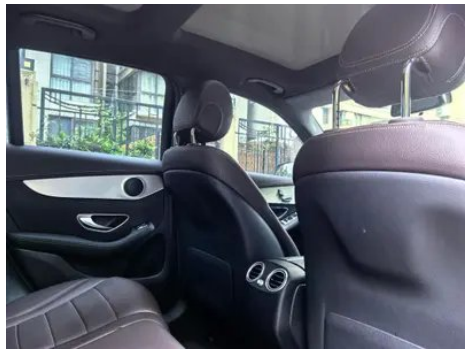

Vehicle Condition

1. Original metal body panels with factory paint.

Configuration Information

Model Information

Model Name	Mercedes-Benz GLC 2017 GLC 200 4MATIC
Launch Date	2016.10

Basic parameters

Vehicle Class	Mid-size SUV
Energy Type	Gasoline
Maximum Power (kW)	135
Maximum Torque (N·m)	300