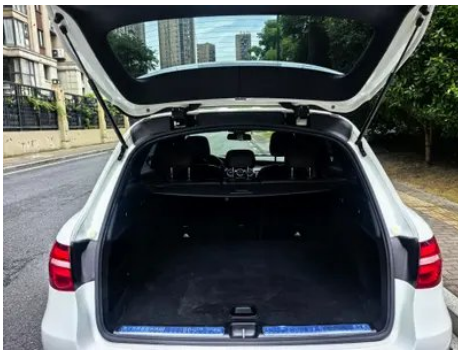

Vehicle Condition

1. Original metal body panels with factory paint.

Configuration Information

Model Information

Model Name	Mercedes-Benz GLC 2017 GLC 200 4MATIC
Launch Date	2016.10

Basic parameters

Vehicle Class	Mid-size SUV
Energy Type	Gasoline
Maximum Power (kW)	135
Maximum Torque (N·m)	300