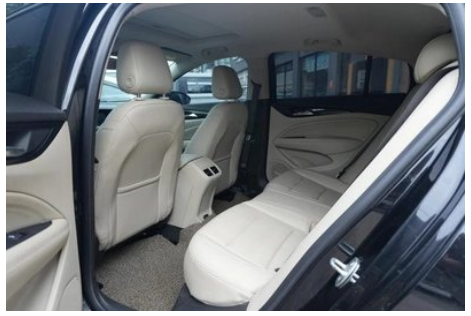

Vehicle Detail Report

Regal 2021 Restyling 552T Elite type

Basic Information

Brand	Buick
Mileage	89,000 km
Color	Black
First Registration	2021-05-01
Transfer Count	0

Vehicle Images

Vehicle Condition

1. Left rear fender, Scrape, Deformation. 2. Right rear fender, Scrape.