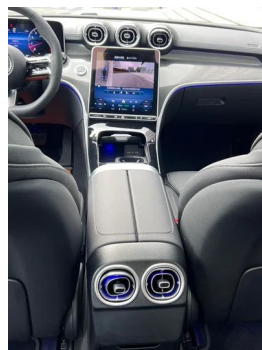

Vehicle Detail Report

Mercedes-Benz C-Class 2025 C 260 L Sports version

Basic Information

Brand	Mercedes-Benz
Mileage	21,000 km
Color	White
First Registration	2025-02-01
Transfer Count	0

Vehicle Images