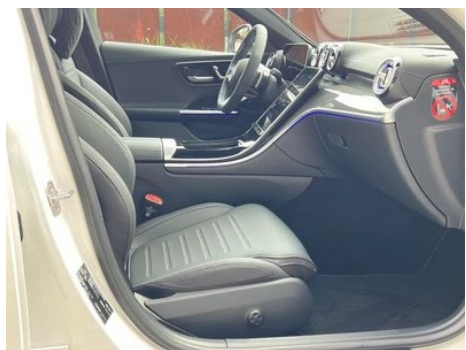

Vehicle Detail Report

Mercedes-Benz C-Class 2025 C 260 L Sports version

Basic Information

Brand	Mercedes-Benz
Mileage	21,000 km
Color	White
First Registration	2025-02-01
Transfer Count	0

Vehicle Images