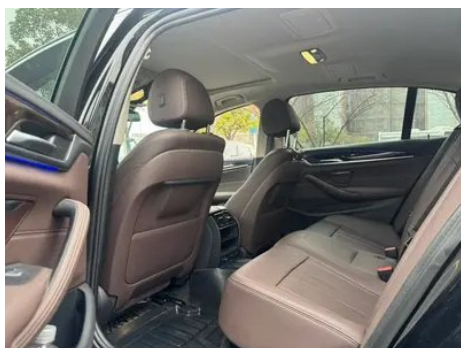

Vehicle Detail Report

BMW 5 Series 2019 Restyling 525Li Luxury Set

Basic Information

Brand	BMW
Mileage	77,000 km
Color	Black
First Registration	2019-08-01
Transfer Count	0

Vehicle Images

Vehicle Condition

1. Left rear quarter panel, Scratch. 2. Right rear quarter panel, Paint chip, Deformation, Scratch damage.