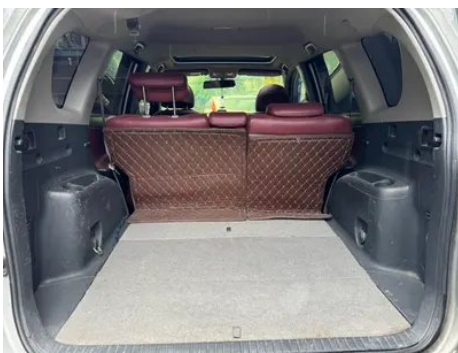

Vehicle Detail Report

Toyota RAV4 2011 2.0L Automatic Classic Edition

Basic Information

Brand	Toyota
Mileage	174,000 km
Color	Silver-gray
First Registration	2011-08-01
Transfer Count	5

Vehicle Images

Vehicle Condition