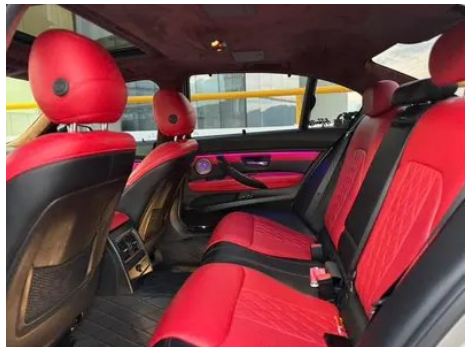

Vehicle Detail Report

BMW 3 Series 2017 320Li Fashionable

Basic Information

Brand	BMW
Mileage	100,000 km
Color	Silver-gray
First Registration	2017-04-01
Transfer Count	0

Vehicle Images