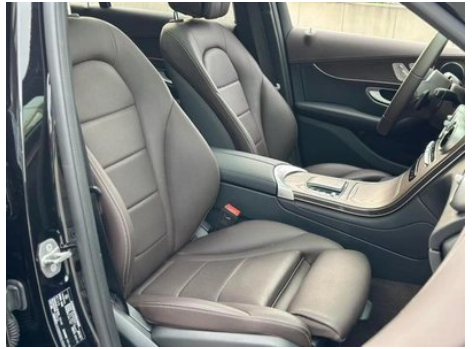

Vehicle Condition

1. Left rear quarter panel, Deformation.

Configuration Information

Model Information

Model Name	Mercedes Benz GLC 2022 GLC 300 L 4MATIC Dynamic