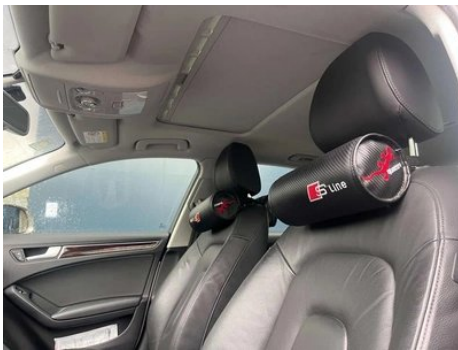

Vehicle Condition

1. Right rear fender, Scratch, Deformation.

Configuration Information

Model Information

Model Name	Audi A4L 2016 35 TFSI Automatic comfort type
Launch Date	2015.09

Basic parameters

Vehicle Class	Mid-size car
Energy Type	Gasoline
Maximum Power (kW)	132
Maximum Torque (N·m)	320