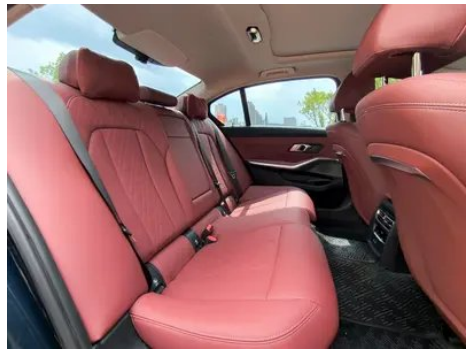

Vehicle Detail Report

BMW 3 Series 2023 325Li M Sports suit

Basic Information

Brand	BMW
Mileage	29,000 km
Color	Black
First Registration	2024-09-01
Transfer Count	0

Vehicle Images

Vehicle Condition

1. Driver's seat rails and frame, Signs of removal. 2. Front passenger seat rails and frame, Signs of removal. 3. Right rear quarter panel, Paint repair, Body panel repair, Welding repair.