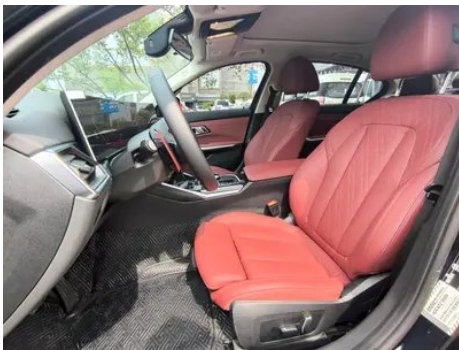

Vehicle Detail Report

BMW 3 Series 2023 325Li M Sports suit

Basic Information

Brand	BMW
Mileage	29,000 km
Color	Black
First Registration	2024-09-01
Transfer Count	0

Vehicle Images

Vehicle Condition

1. Driver's seat rails and frame, Signs of removal. 2. Front passenger seat rails and frame, Signs of removal. 3. Right rear quarter panel, Paint repair, Body panel repair, Welding repair.