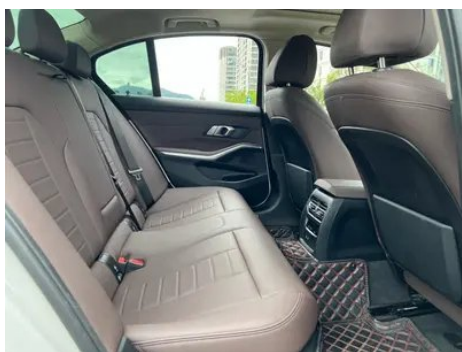

Vehicle Condition

1. Right rear quarter panel, Paint repair.

Configuration Information

Model Information

Model Name	BMW 3 Series 2021 Restyling 325i M Sports suit
Launch Date	2021.02

Basic parameters

Vehicle Class	Mid-size car
Energy Type	Gasoline
Maximum Power (kW)	135
Maximum Torque (N·m)	300
Transmission	8-gear manual integration
Body Type	Sedan
Engine	2.0L 184 hp L4
Dimensions (L×W×H) (mm)	4719*1827*1459
Official 0-100 km/h Acceleration (s)	7.3
Top Speed (km/h)	233
Curb Weight (kg)	1610
Maximum Gross Weight (kg)	2030
NEDC Combined Fuel Consumption (L/100km)	6.2

engine

Engine Model	B48B20C
Displacement (mL)	1998
Displacement (L)	2.0
Induction Type	Turbocharging
Cylinder Arrangement	L