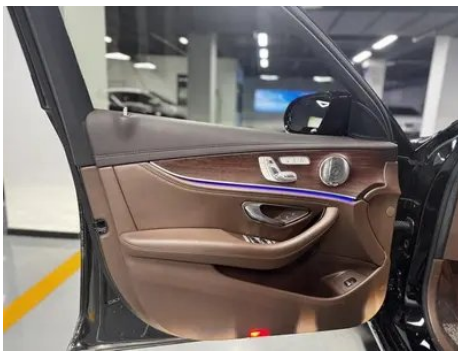

Vehicle Images

Vehicle Condition

1. Right rear quarter panel, Paint repair, Body panel repair.

Configuration Information

Model Information

Model Name	Mercedes-Benz E-Class 2023 Restyling E 300 L Luxury type
-------------------	---