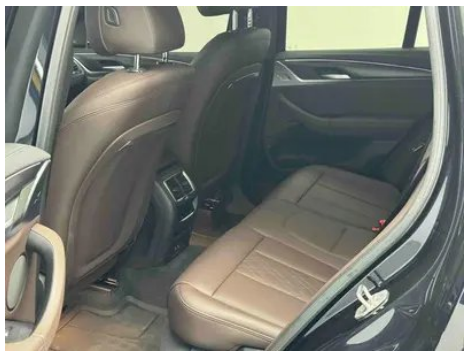

Vehicle Detail Report

BMW X3 2022 xDrive30i Premium Class M Obsidian Night Suit

Basic Information

Brand	BMW
Mileage	43,000 km
Color	Black
First Registration	2021-12-01
Transfer Count	0

Vehicle Images

Vehicle Condition