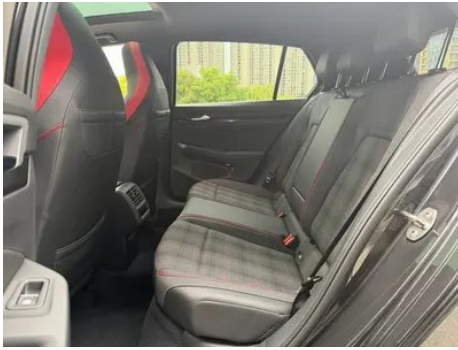

Vehicle Condition

1. Left rear quarter panel, Scrape.

Configuration Information

Model Information

Model Name	Volkswagen Golf 2021 380TSI DSG GTI
Launch Date	2021.09

Basic parameters

Vehicle Class	compact car
Energy Type	Gasoline
Maximum Power (kW)	162
Maximum Torque (N·m)	350