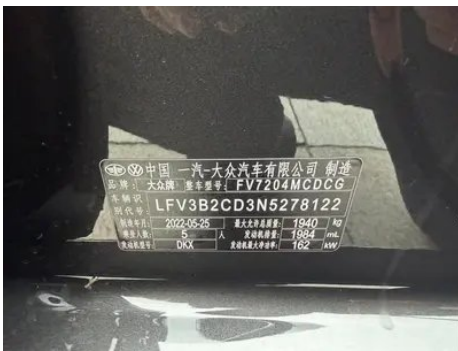

Vehicle Detail Report

Volkswagen Golf GTI 2021 380TSI DSG GTI

Basic Information

Brand	Volkswagen
Mileage	44,000 km
Color	Dark gray
First Registration	2022-08-01
Transfer Count	0

Vehicle Images

Vehicle Condition

1. Left rear quarter panel, Scrape.

Configuration Information

Model Information

Model Name	Volkswagen Golf 2021 380TSI DSG GTI
Launch Date	2021.09

Basic parameters

Vehicle Class	compact car
Energy Type	Gasoline
Maximum Power (kW)	162
Maximum Torque (N·m)	350

Basic parameters (continued)

Transmission	7-speed wet dual-clutch
Body Type	Hatchback
Engine	2.0T 220 horsepower L4
Dimensions (L×W×H) (mm)	4296*1788*1471
Official 0-100 km/h Acceleration (s)	7.1
Top Speed (km/h)	230
Curb Weight (kg)	1477
Maximum Gross Weight (kg)	1940
NEDC Combined Fuel Consumption (L/100km)	6.7
WLTP Combined Fuel Consumption (L/100km)	6.89
Measured 0-100 km/h Acceleration (s)	6.71
Measured 100-0 km/h Braking Distance (m)	39.74
Real-world Fuel Consumption (L/100km)	8.2