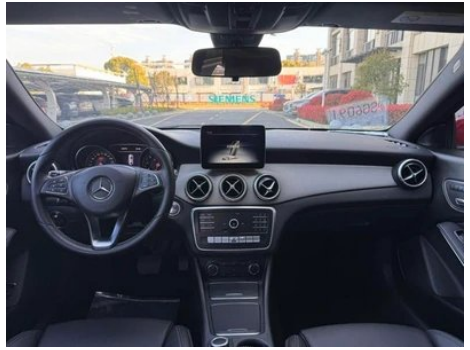

Vehicle Detail Report

Mercedes CLA (Imported) 2018 CLA 200 fashion type

Basic Information

Brand	Mercedes-Benz
Mileage	74,000 km
Color	Red
First Registration	2018-05-01
Transfer Count	1

Vehicle Images

Vehicle Condition

1. Right upper side rail, Paint repair. 2. Right rear fender, Paint repair.

Configuration Information

Model Information

Model Name	Mercedes Benz CLA (Imported) 2018 CLA 200 Fashion
Launch Date	2018.04

Basic parameters