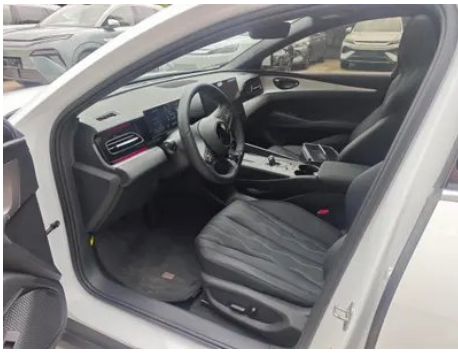

Vehicle Detail Report

BYD SEAL 06DM 2025 Smart Driving Version
DM-i 120KM Flagship

Basic Information

Brand	BYD
Mileage	7,000 km
Color	White
First Registration	2025-03-01
Transfer Count	0

Vehicle Images

Vehicle Condition

1. Original metal body panels with factory paint.

"●" = Standard equipment

"_" = Not available

"○" = Optional equipment.

Note: These are Chinese market vehicles. Warranty coverage is not available outside of China.