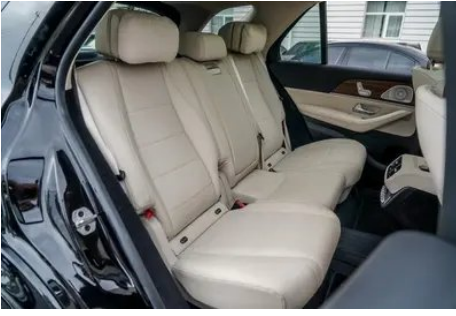

Vehicle Condition

1. Original metal body panels with factory paint.

Configuration Information

Model Information

Model Name	Mercedes-Benz GLE 2024 GLE 450 4MATIC Fashionable
Launch Date	2023.07

Basic parameters