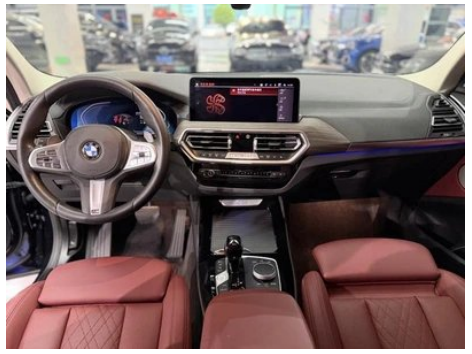

Vehicle Detail Report

BMW X3 2023 xDrive30i Leading Type M Obsidian Night Suit

Basic Information

Brand	BMW
Mileage	23,000 km
Color	Black
First Registration	2024-05-01
Transfer Count	1

Vehicle Images

Vehicle Condition