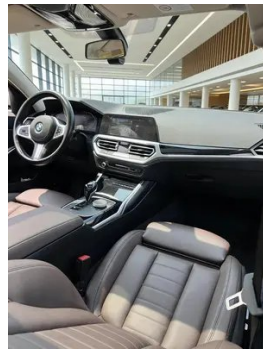

Vehicle Condition

1. Inner side of right B-pillar, Scratch. 2. Headliner, Water stains. 3. Left rear quarter panel, Scratch. 4. Headliner, Water stains.

Configuration Information

Model Information

Model Name	BMW 3 Series 2020 320Li M Sports suit
Launch Date	2019.11

Basic parameters

Vehicle Class	Mid-size car
Energy Type	Gasoline
Maximum Power (kW)	115
Maximum Torque (N·m)	250
Transmission	8-gear manual integration
Body Type	Sedan
Engine	2.0T 156 horsepower L4
Dimensions (L×W×H) (mm)	4829*1827*1463