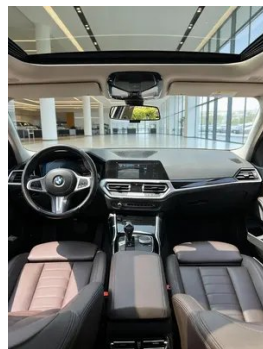

Vehicle Detail Report

BMW 3 Series 2020 320Li M Sports suit

Basic Information

Brand	BMW
Mileage	89,000 km
Color	Champagne color
First Registration	2020-06-01
Transfer Count	0

Vehicle Images