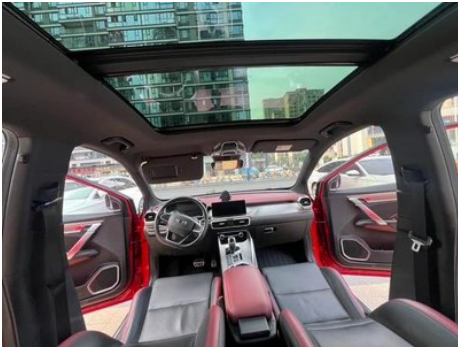

Vehicle Condition

1. Left rear quarter panel, Paint repair. 2. Right rear quarter panel, Paint repair.

Configuration Information

Model Information

Model Name	Geely Auto Plantronics 2019 Sports style 260T DCT Battle China V
Launch Date	2018.10